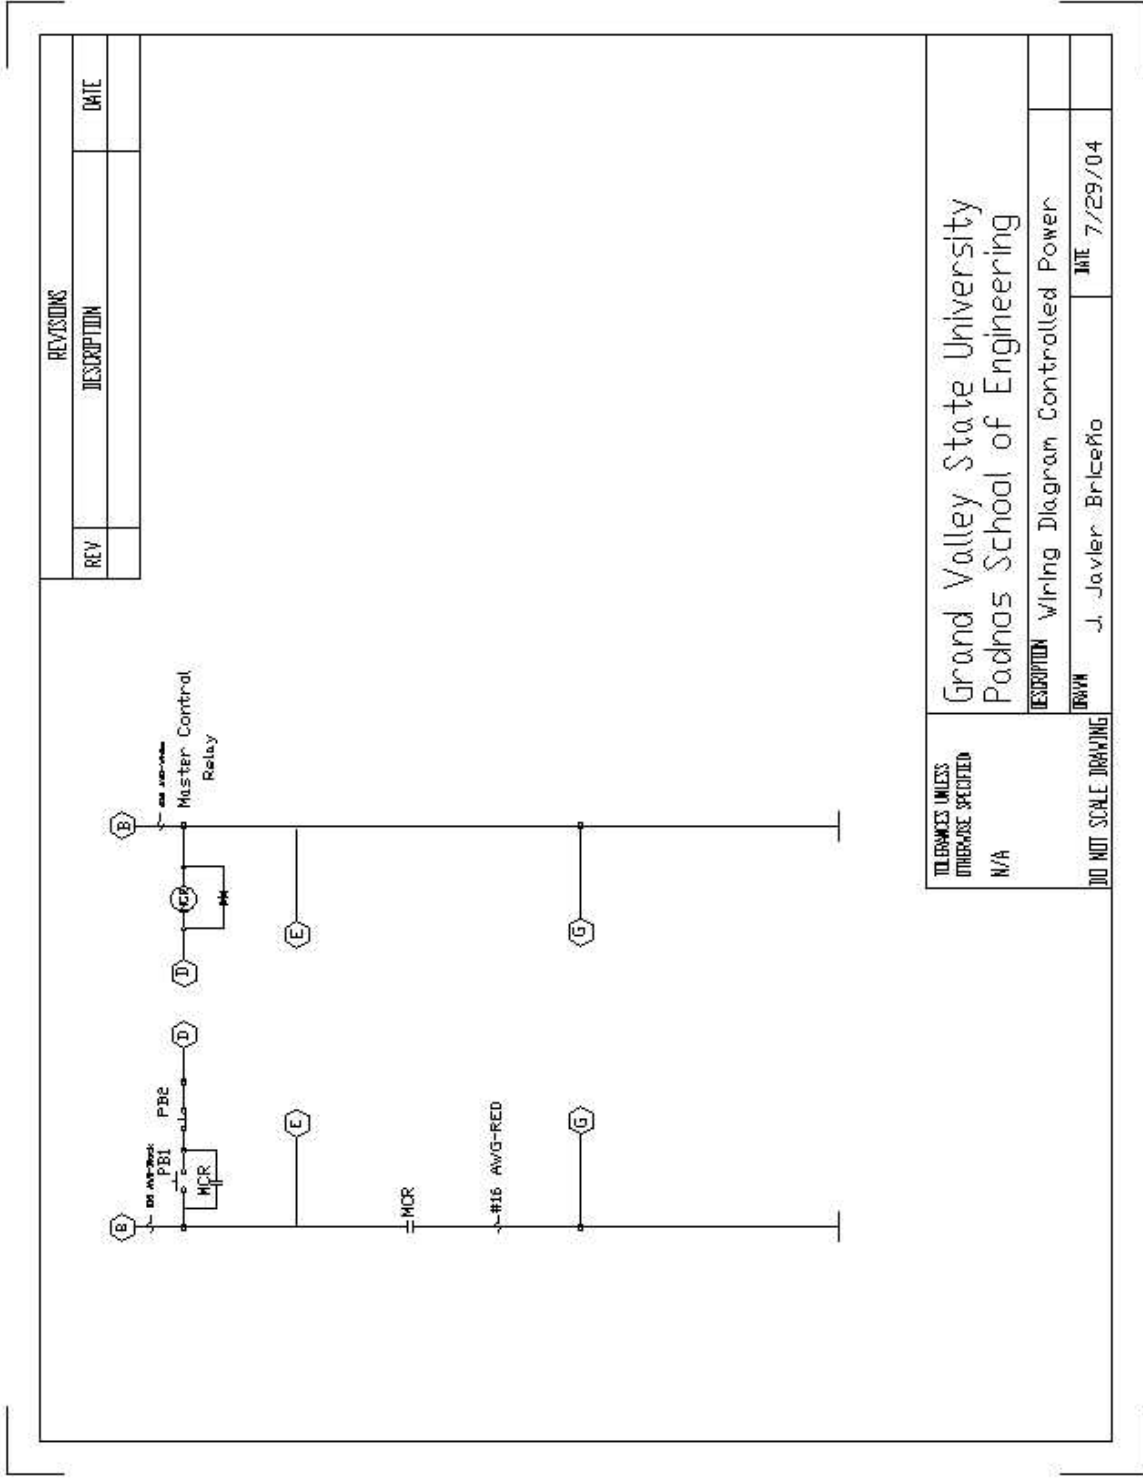

REVISIONS		
REV	DESCRIPTION	DATE

TOLERANCES UNLESS OTHERWISE SPECIFIED	Grand Valley State University	
N/A	Padnos School of Engineering	
100 MIT SCALE DRAWING	DESCRIPTION	Wiring Diagram - Main Power
	DRAWN	J. Javier Bricefio DATE 7/29/04

REVISIONS		
REV	DESCRIPTION	DATE

TELETYPE UNLESS OTHERWISE SPECIFIED
N/A

DO NOT SCALE DRAWING

Grand Valley State University
Padnos School of Engineering

DESCRIPTION: Wiring Diagram - Quickpanel Touch Screen
DRAWN: J. Javier Briceño
DATE: 7/29/04