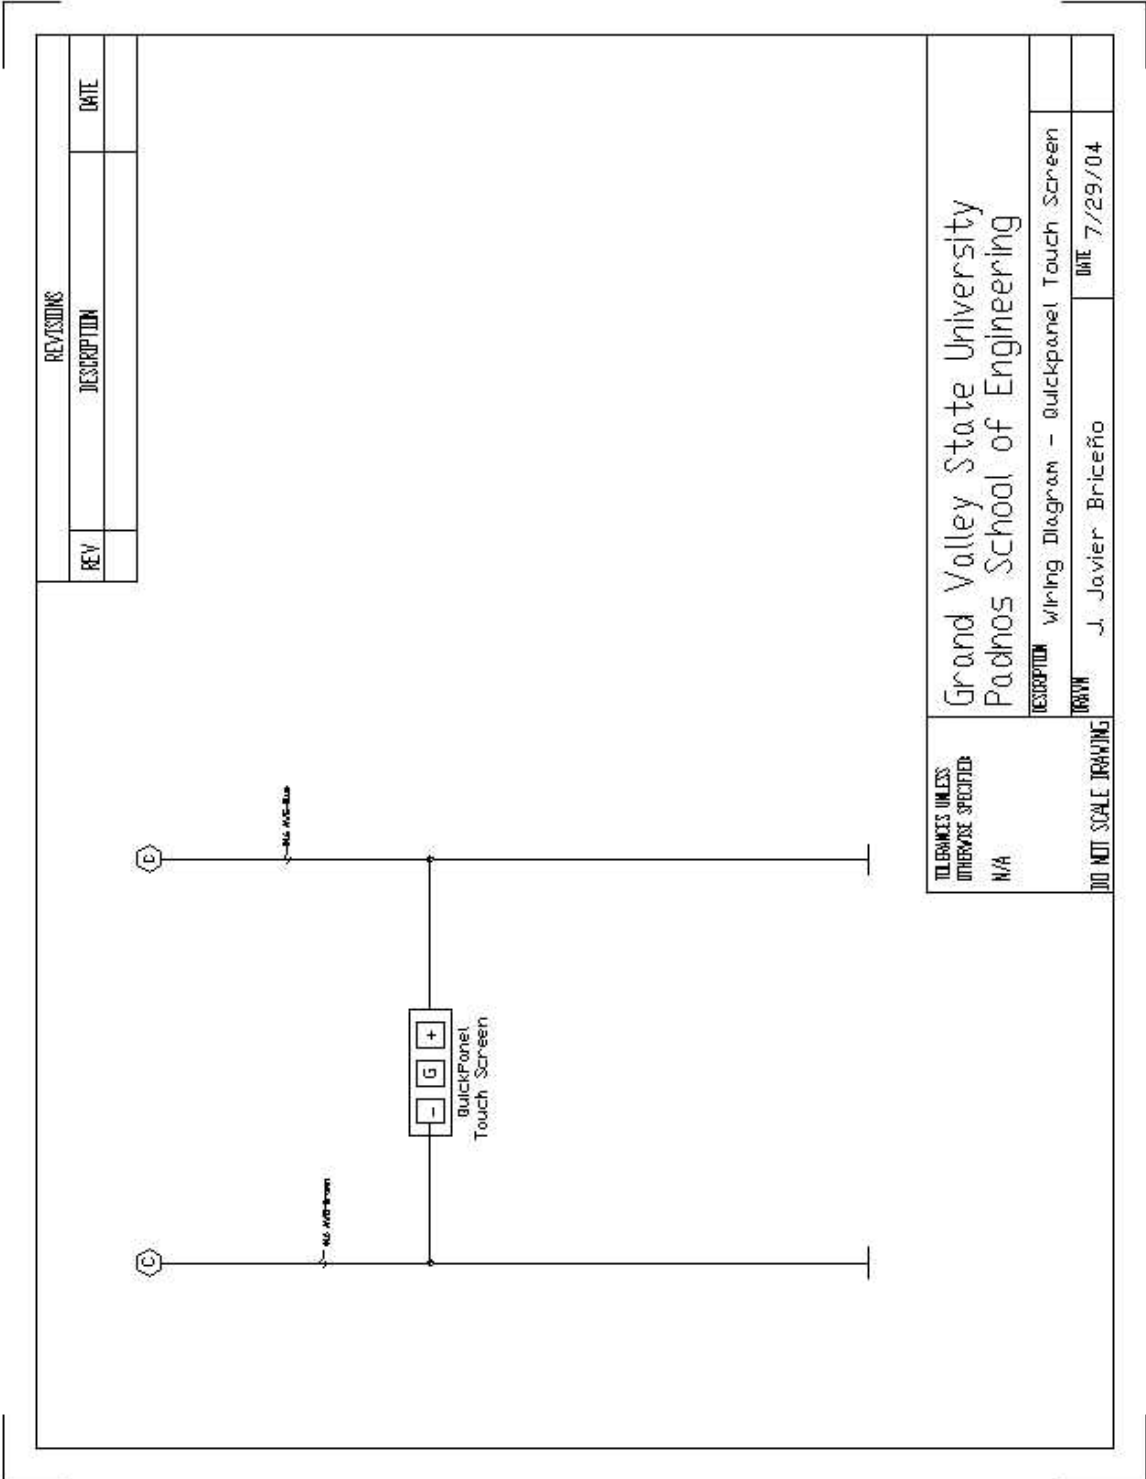

REVISIONS	
REV	DESCRIPTION

TOLERANCES UNLESS OTHERWISE SPECIFIED
 WA

DO NOT SCALE DRAWING

Grand Valley State University
 Padnos School of Engineering

DESCRIPTION Wiring Diagram - Input Cards
DRAWN J. Javier Briceño
DATE 7/29/04

REVISIONS		
REV	DESCRIPTION	DATE

TOLERANCES UNLESS OTHERWISE SPECIFIED	Grand Valley State University	
N/A	Padnos School of Engineering	
100 MIT SCALE DRAWING	DESCRIPTION	Wiring Diagram - Main Power
	DRAWN	J. Javier Bricefio DATE 7/29/04

REVISIONS		
REV	DESCRIPTION	DATE

TELETYPE UNLESS OTHERWISE SPECIFIED
N/A

DO NOT SCALE DRAWING

Grand Valley State University
Padnos School of Engineering

DESCRIPTION: Wiring Diagram - Quickpanel Touch Screen
DRAWN: J. Javier Briceño
DATE: 7/29/04

DO NOT SCALE DRAWING