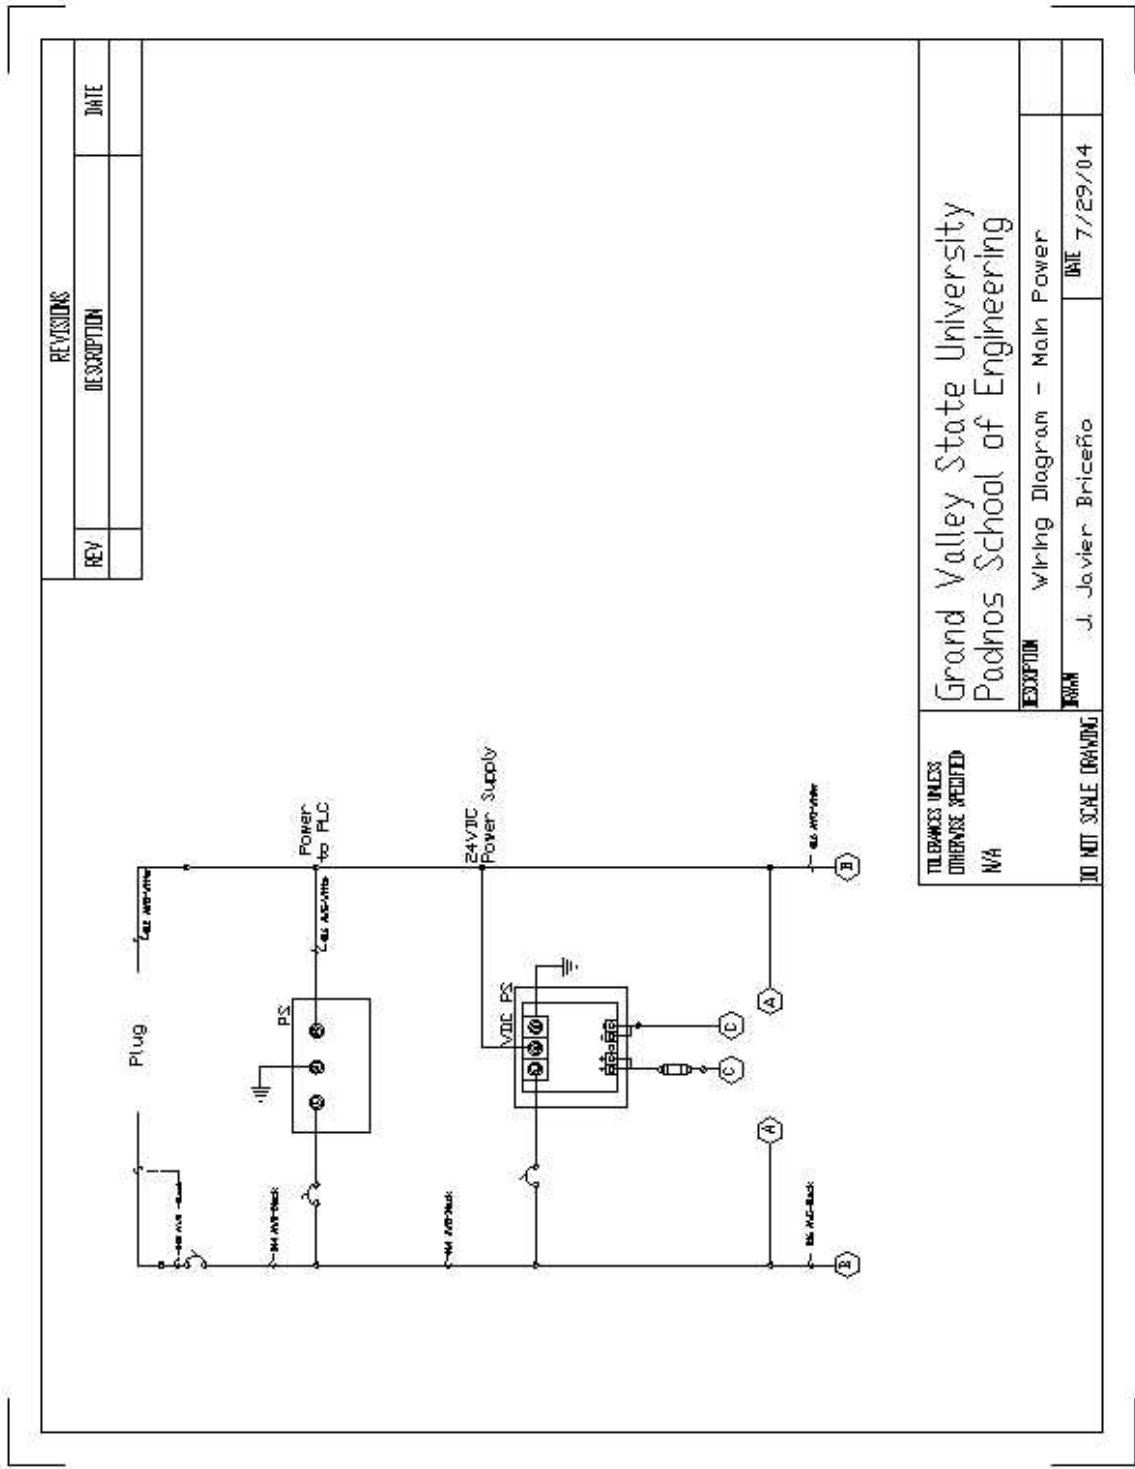

REVISIONS	
REV	DESCRIPTION

TOLERANCES UNLESS OTHERWISE SPECIFIED
 WA

DO NOT SCALE DRAWING

Grand Valley State University
 Padnos School of Engineering

DESCRIPTION Wiring Diagram - Input Cards
DRAWN J. Javier Briceño
DATE 7/29/04

REVISIONS		
REV	DESCRIPTION	DATE

TELETYPE UNLESS OTHERWISE SPECIFIED
N/A

DO NOT SCALE DRAWING

Grand Valley State University
Padnos School of Engineering

DESCRIPTION: Wiring Diagram - Quickpanel Touch Screen
DRAWN: J. Javier Briceño
DATE: 7/29/04